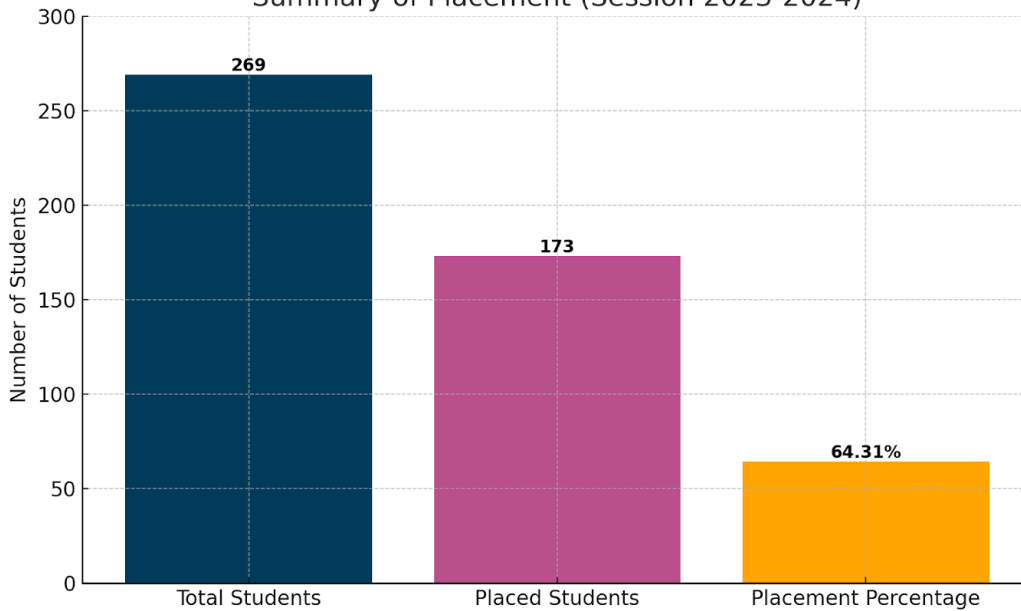

Summary of Placement (Session 2023-2024)

Department of Computer Science & Engineering

Session 2023-2024

Sr. No.	Roll No.	Course	Student Name	Employer Name	Drive Mode
1	203030	B.Tech CSE	SWATI SUKLA	Applore Technologies	On Campus
2	203044	B.Tech CSE	NEERAJ SINGH BISHT	Applore technologies	On Campus
3	203056	B.Tech CSE	VISHANT PAL	Applore Technologies	On Campus
4	213707	B.Tech CSE	SYED BASIT AHMAD ANDRABI	Arise Virtual Solutions India Pvt.Ltd	Off Campus
5	203059	B.Tech CSE	AJAY SINGH	Bollywood Star Gifts	Off Campus
6	203007	B.Tech CSE	INDRAJEET KUMAR SHARMA	Chetu Inc	On Campus
7	203008	B.Tech CSE	KHUSH SHARMA	Chetu Inc	On Campus
8	203010	B.Tech CSE	MAYANK BHARDWAJ	Chetu Inc	On Campus
9	203017	B.Tech CSE	ROHIT PANWAR	Chetu Inc	On Campus
10	203027	B.Tech CSE	K SHRIKANT	Chetu Inc	On Campus
11	203045	B.Tech CSE	AAKASH YADAV	Chetu Inc	On Campus
12	203047	B.Tech CSE	FARHAN KHAN	Chetu Inc	On Campus
13	203052	B.Tech CSE	MOHIT NAGAR	Chetu Inc	On Campus
14	203057	B.Tech CSE	KALASH SHARMA	Chetu Inc	On Campus
15	213701	B.Tech CSE	CHE TAN	Chetu Inc	On Campus
16	203009	B.Tech CSE	KRISHAN KANT	Collaboration Room.ai	On Campus
17	203024	B.Tech CSE	SANJOLI KESARWANI	Deloitte India	On Campus
18	203025	B.Tech CSE	SHAHID AMAN ALI	Deloitte India	On Campus
19	203060	B.Tech CSE	RAJAN KUMAR	E2E Research Services Pvt Ltd	On Campus
20	203002	B.Tech CSE	AKASH YADAV	E2E Research Services Pvt Ltd.	On Campus
21	203012	B.Tech CSE	MD MERAJ	Elcamino Software Pvt Ltd	On Campus
22	203014	B.Tech CSE	MD TARIQUE	Elcamino Software Pvt Ltd	On Campus
23	203046	B.Tech CSE	VIVEK KUMAR	Elcamino Software Pvt Ltd	On Campus
24	203049	B.Tech CSE	PRINCE YADAV	Gateway Group of Companies	On Campus
25	203051	B.Tech CSE	KM PRITI YADAV	Gateway Group of Companies	On Campus
26	213706	B.Tech CSE	HARSH GOEL	Gateway Group of Companies	On Campus