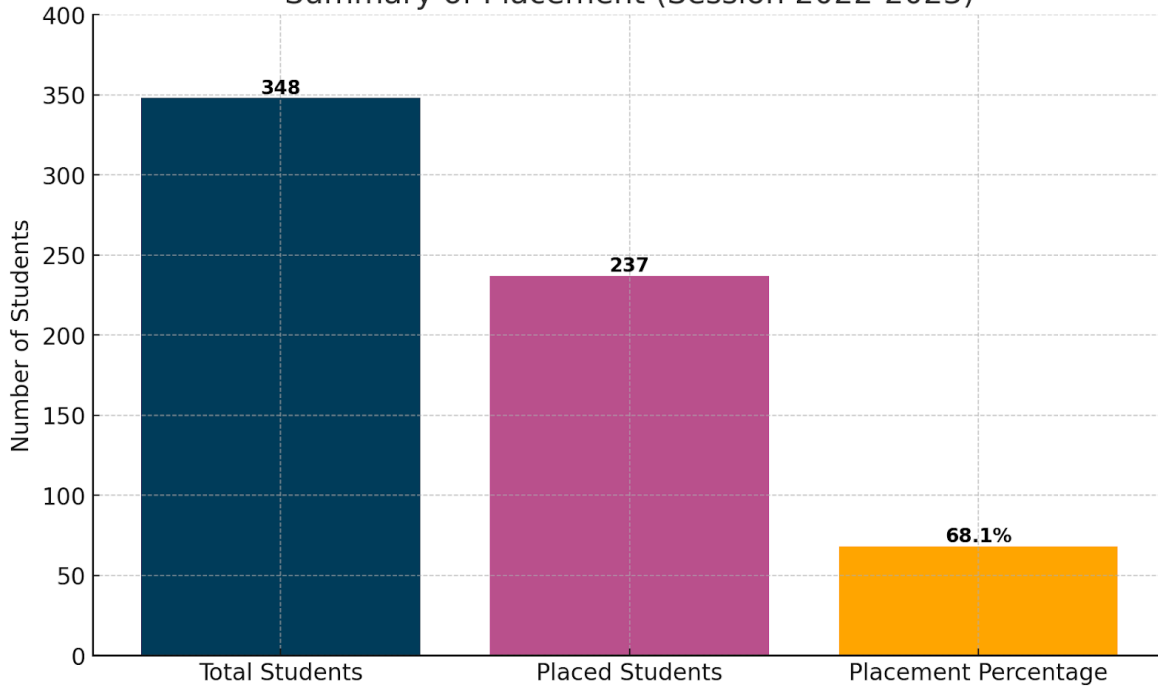

Summary of Placement (Session 2022-2023)

Department of Computer Science & Engineering

Session 2022-2023

| Sr. No. | Roll No. | Course | Student Name | Employer Name | Drive Mode |
|---------|----------|------------|------------------------|--|------------|
| 1 | 193049 | B.Tech CSE | Shraddha Srivastava | Athena Information Solutions Pvt. Ltd. | On Campus |
| 2 | 193007 | B.Tech CSE | Ankit Kumar | Athena Information Solutions Pvt. Ltd. | On Campus |
| 3 | 193015 | B.Tech CSE | Bhargav Kumar Sharma | Athena Information Solutions Pvt. Ltd. | On Campus |
| 4 | 193055 | B.Tech CSE | Vishal Mandal | Athena Information Solutions Pvt. Ltd. | On Campus |
| 5 | 193056 | B.Tech CSE | Vishal Vats | Athena Information Solutions Pvt. Ltd. | On Campus |
| 6 | 193027 | B.Tech CSE | Kartikey Bajpai | Athena Information Solutions Pvt. Ltd. | On Campus |
| 7 | 193031 | B.Tech CSE | Luv Sharma | Athena Information Solutions Pvt. Ltd. | On Campus |
| 8 | 193012 | B.Tech CSE | Ashish Verma | Big Oh Notation (Opc) Pvt. Ltd. | On Campus |
| 9 | 193004 | B.Tech CSE | Aman Jha | Crn Services India Private Limited | On Campus |
| 10 | 193025 | B.Tech CSE | Hritik Ranjan | E2e Research Pvt Ltd | On Campus |
| 11 | 193042 | B.Tech CSE | Priyranjan | Gb Nextgen Llp. (Gbnex). | On Campus |
| 12 | 193020 | B.Tech CSE | Divyanshu Jha | Gb Nextgen Llp.(Gbnex). | On Campus |
| 13 | 193008 | B.Tech CSE | Ankit Kumar Pandey | Gb Nextgen Llp.(Gbnex). | On Campus |
| 14 | 193050 | B.Tech CSE | Shubham Bhardwaj | Gb Nextgen Llp.(Gbnex). | On Campus |
| 15 | 193035 | B.Tech CSE | Monika Yadav | Gb Nextgen Llp.(Gbnex). | On Campus |
| 16 | 193032 | B.Tech CSE | Mahendra Pratap Singh | Gb Nextgen Llp.(Gbnex). | On Campus |
| 17 | 193043 | B.Tech CSE | Ritesh Kumar Yadav | Gb Nextgen Llp.(Gbnex). | On Campus |
| 18 | 193017 | B.Tech CSE | Bijender Singh Rawat | Gb Nextgen Llp.(Gbnex). | On Campus |
| 19 | 193016 | B.Tech CSE | Bhavishya Saggarr | India City Walks (Unit Of City Explorers Pvt I | Off Campus |
| 20 | 193024 | B.Tech CSE | Himanshu | Kreativan Technologies | On Campus |
| 21 | 193003 | B.Tech CSE | Altamash Altaf Murtaza | Kreativan Technologies | On Campus |
| 22 | 193030 | B.Tech CSE | Lokesh Yadav | Kreativan Technologies | On Campus |
| 23 | 193019 | B.Tech CSE | Devashish Kunwar | Kreativan Technologies | On Campus |
| 24 | 194024 | B.Tech CSE | Vinay Kumar Jha | Kreativan Technologies | On Campus |
| 25 | 193002 | B.Tech CSE | Akash | Mvikas Technologies Pvt. Ltd. | Off Campus |
| 26 | 193006 | B.Tech CSE | Anil Kumar Singh | Nutritap Technologies Private Limited | On Campus |
| 27 | 193022 | B.Tech CSE | Gudiya Devi | Nutritap Technologies Private Limited | On Campus |
| 28 | 193052 | B.Tech CSE | Udit Saraswat | Nutritap Technologies Private Limited | On Campus |